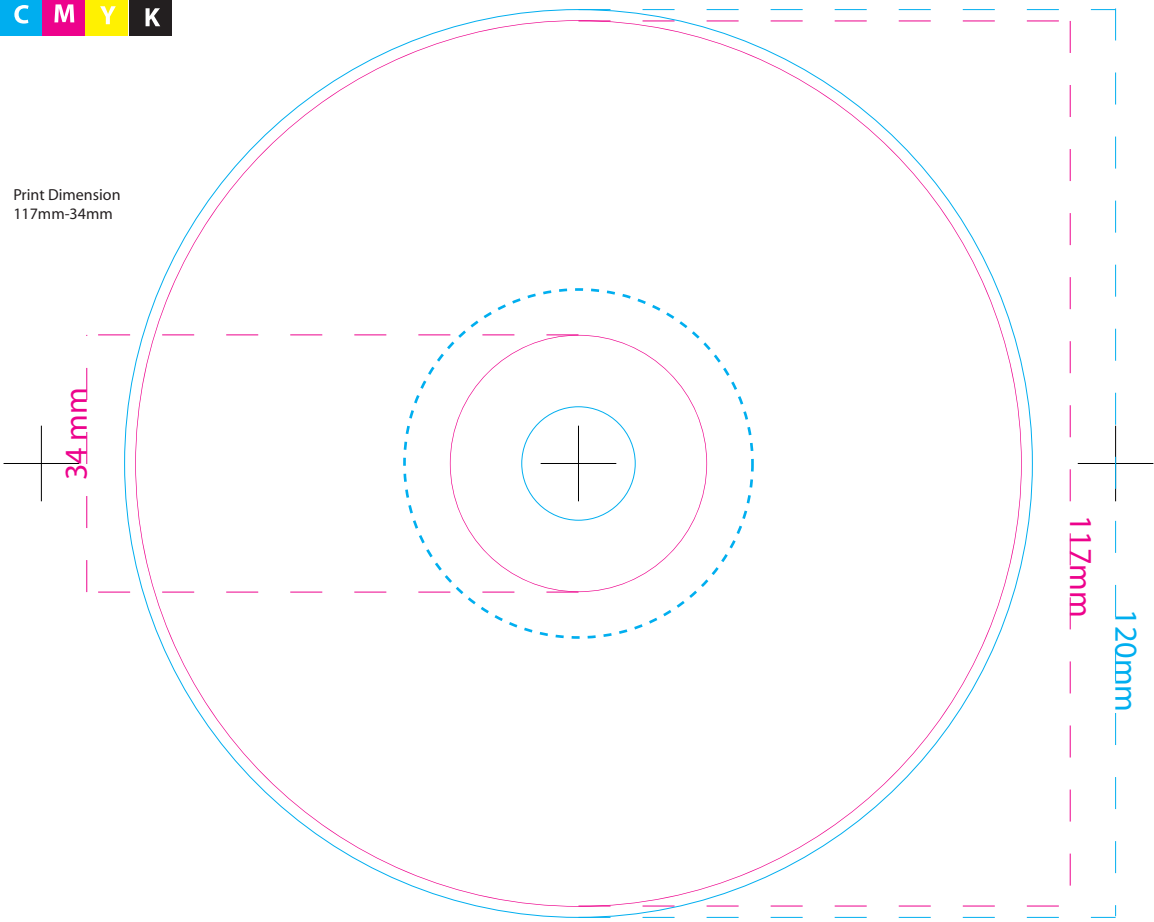

Jobnumber:

Title:

HUB1:

HUB2:

DW-DISC-02

Office Use Only

C M Y K

Print Dimension
117mm-34mm

Cyan line represents the Mirror Band.