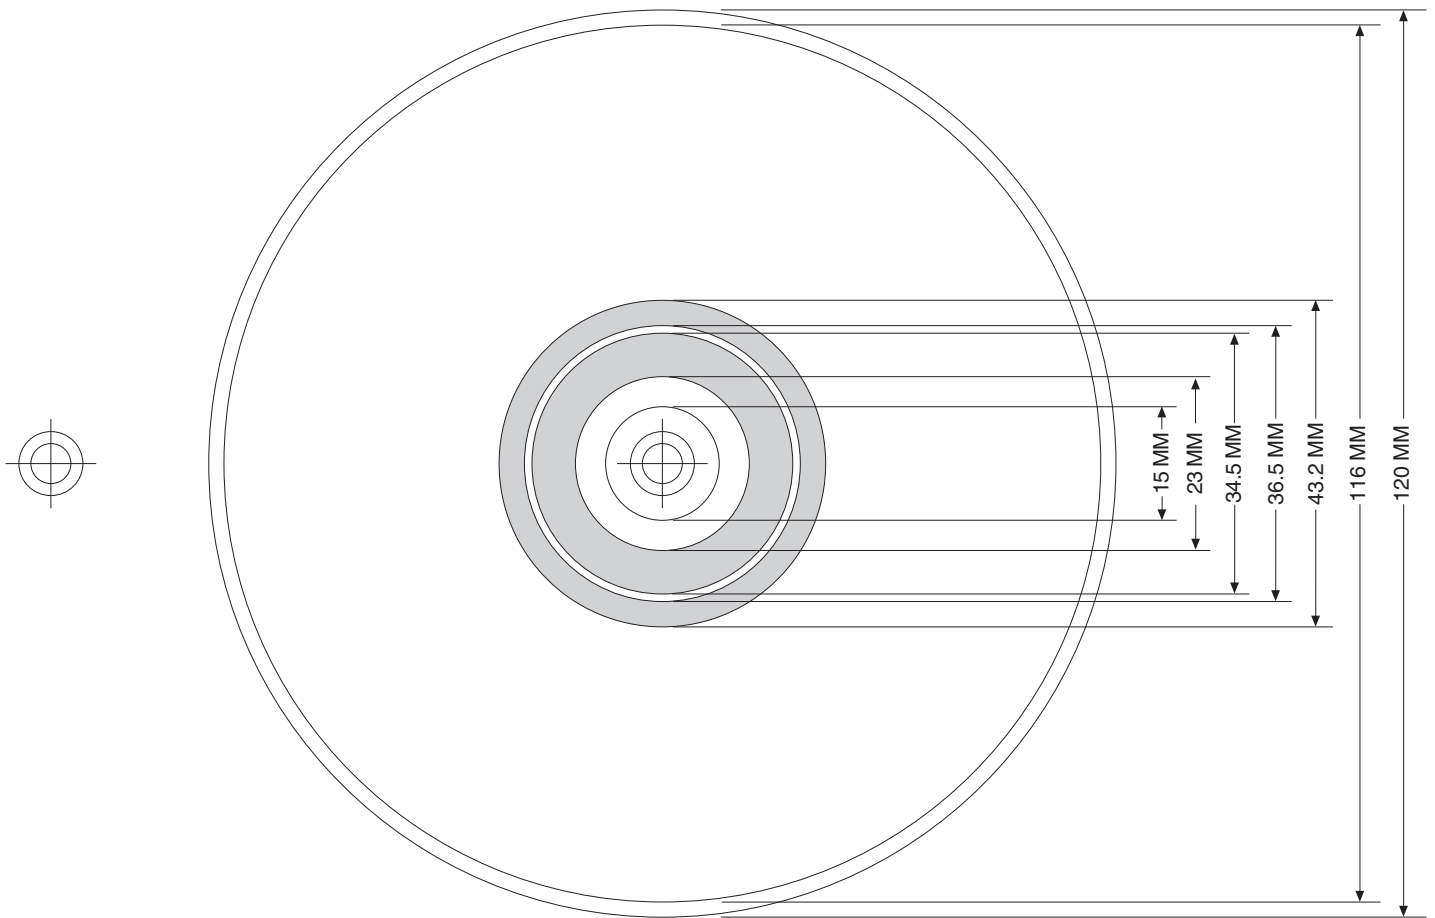

Image Area

Maximum of 3 colors per side

CD/DVD10 Dual Layer Disc

DVD Artwork Hub

CD Artwork Hub